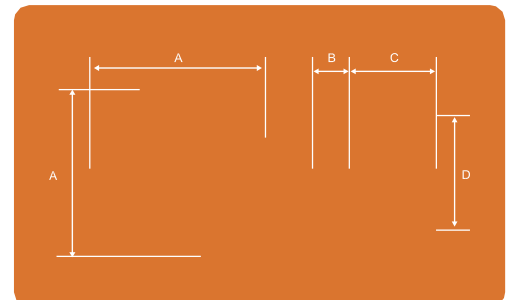

Installation

Model function

Standard

Pull cord

Timer

40~100% 1~20min

Humidity sensor

OVF-C