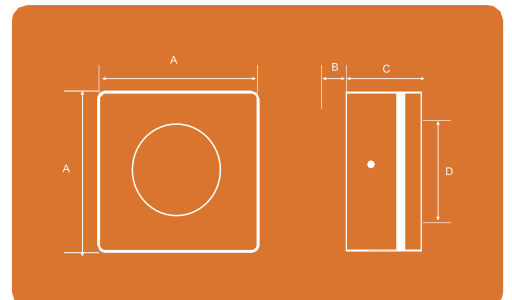

OVF-K

Auto Shutter Ventilation fan

Voltage: 220-240, 50/60Hz

Humidity: 40~100%

Speci cation

Model	Size	Power	[CMH]	[dB]	[mm]
OVF-K6	6"	20w	250	47	155
OVF-K8	8"	28w	480	49	235

Parameter

Model	Size-mm			
	A	B	C	D
OVF-K6	210x210	25	90	155
OVF-K8	285x285	25	120	230

Installation

Model function