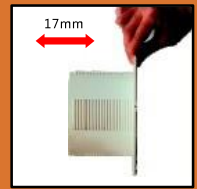

ultra thin panel design