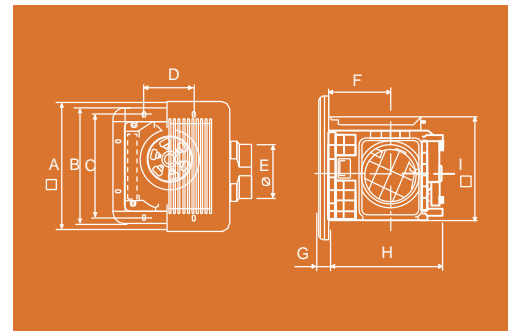

Installation

Model functions