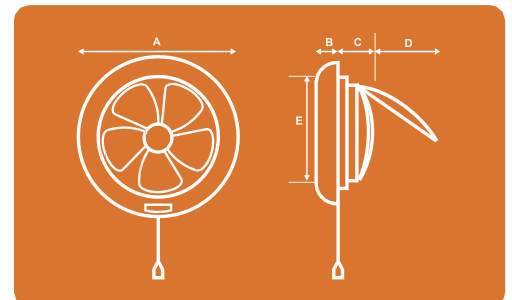

Installation